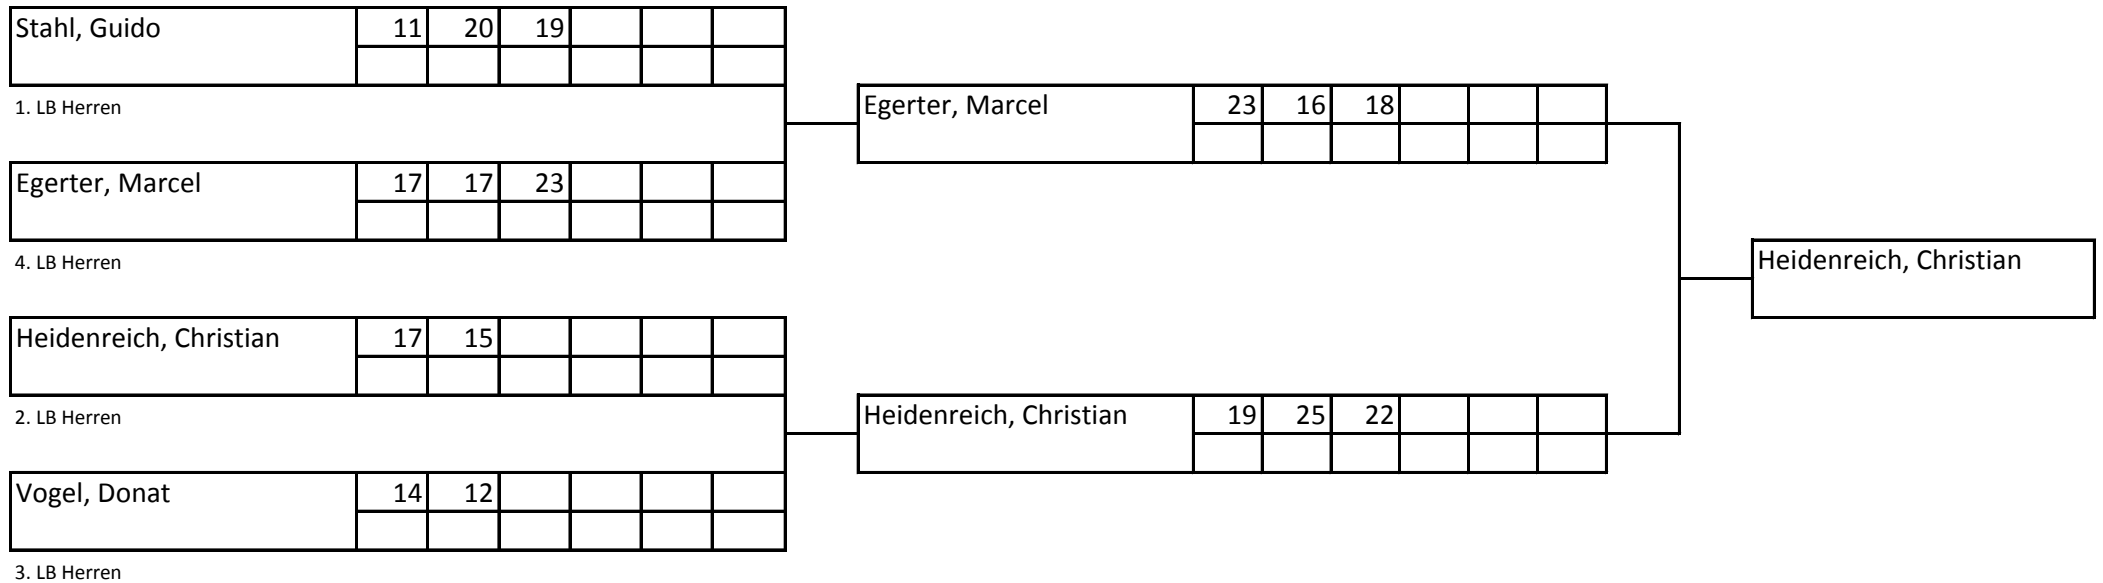

Langbogen Herren