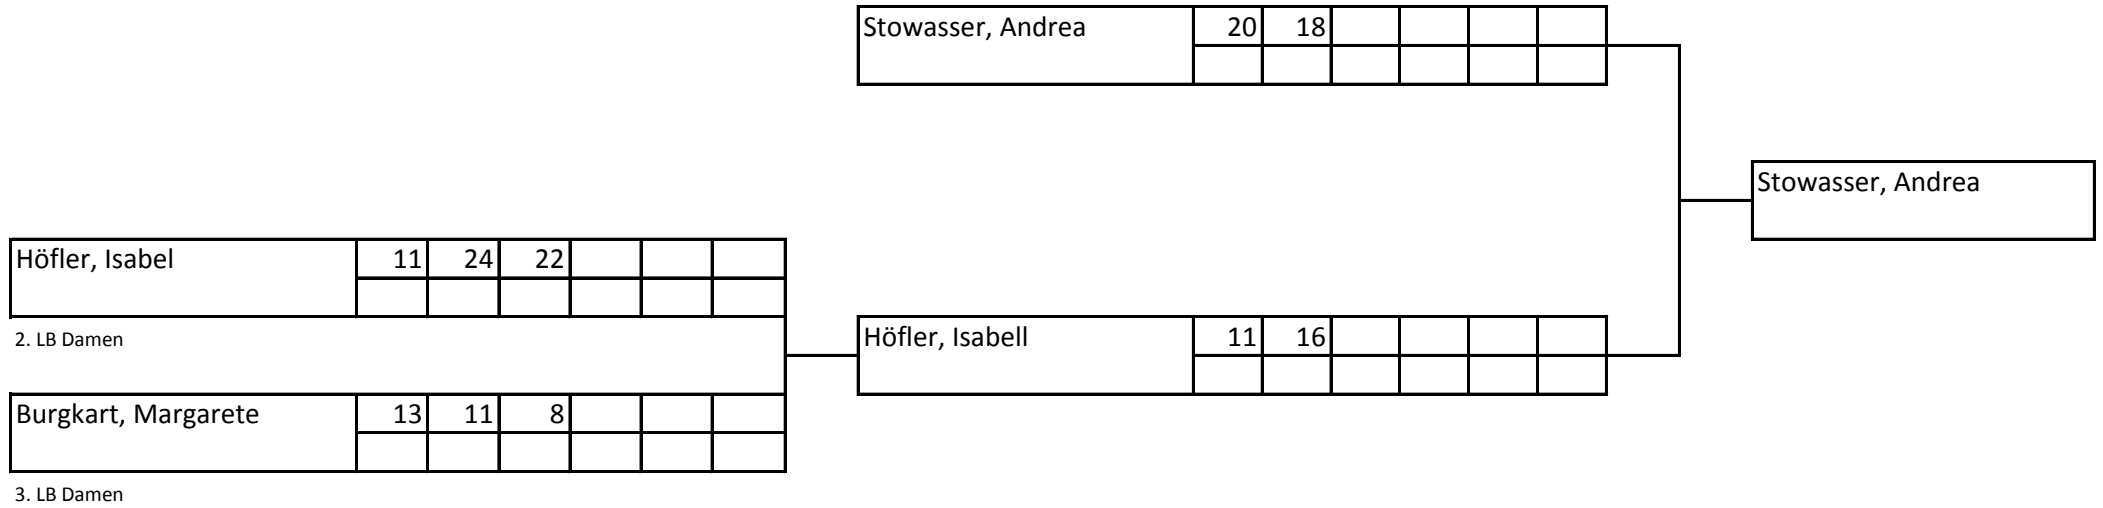

Langbogen Damen